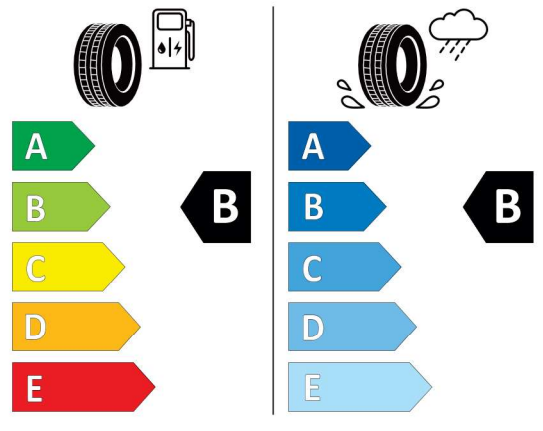

Goodyear 529635

GOODYEAR 540537
255/35R19 96 Y XL C1

2020/740

<https://eprel.ec.europa.eu/qr/529635>