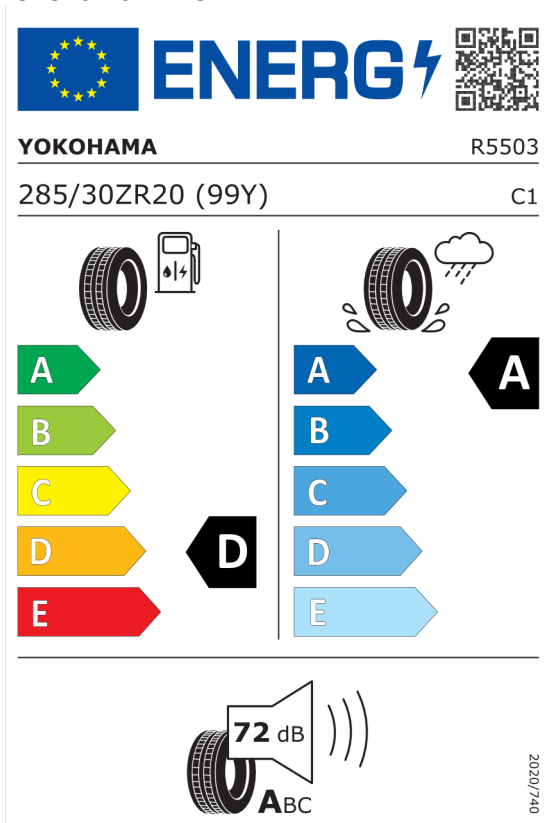

Číslo kalkulácie.
Dátum
Platnosť do

Ponuka
57718
13.12.2023
27.12.2023

Yokohama 1123242

<https://eprel.ec.europa.eu/qr/1123242>