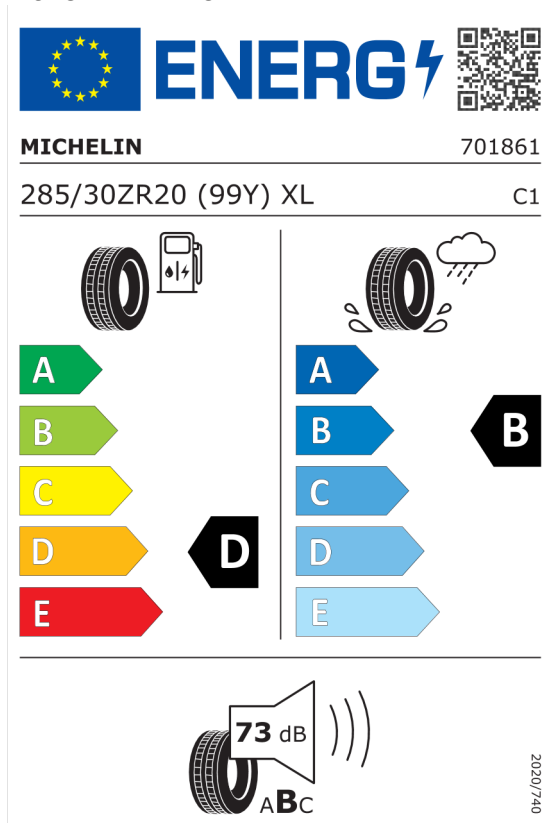

Michelin 411719

<https://eprel.ec.europa.eu/qr/411719>