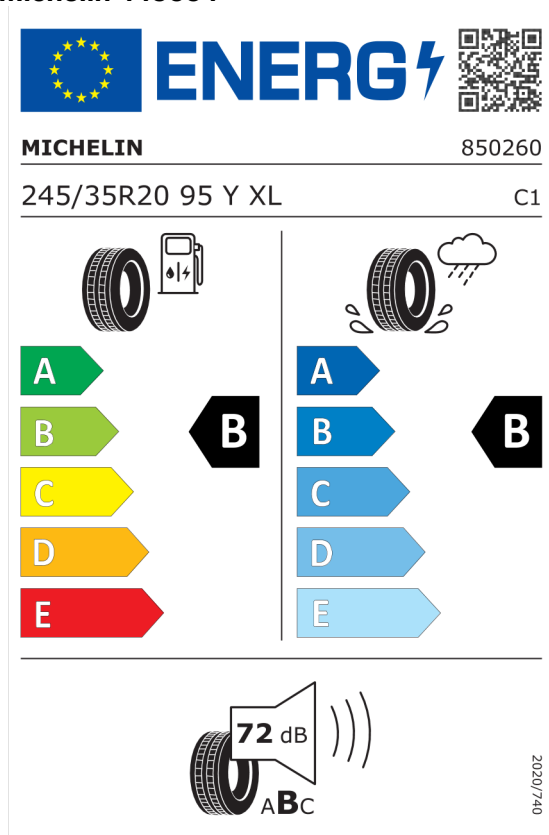

Číslo kalkulácie.
Dátum
Platnosť do

Ponuka
57047
30.10.2023
13.11.2023

EU Energetický štítok pre kolesá

Michelin 445664

<https://eprel.ec.europa.eu/qr/445664>