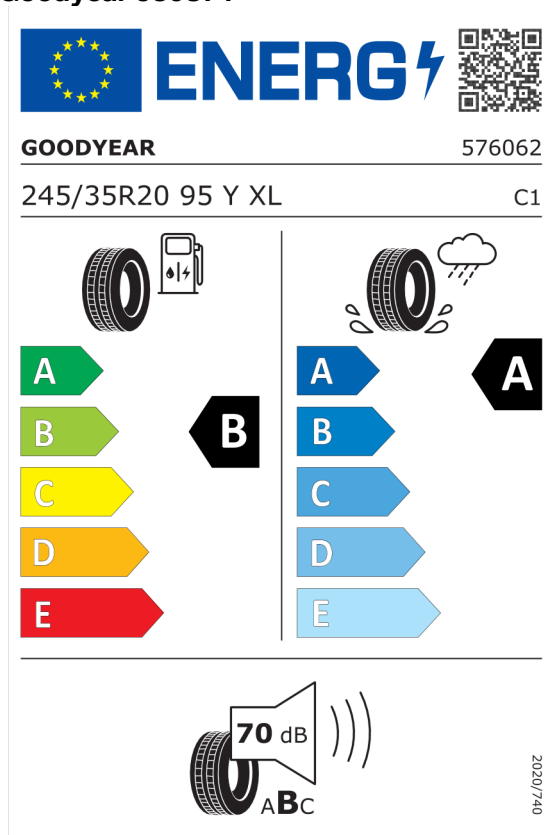

Číslo kalkulácie.
Dátum
Platnosť do

Ponuka
57047
30.10.2023
13.11.2023

EU Energetický štítok pre kolesá

Michelin 445664

<https://eprel.ec.europa.eu/qr/445664>

Goodyear 530871

<https://eprel.ec.europa.eu/qr/530871>

Číslo kalkulácie.
Dátum
Platnosť do

Ponuka
57047
30.10.2023
13.11.2023

Goodyear 530873

The label features the European Union flag and the word "ENERGY" with a lightning bolt icon. A QR code is located to the right. Below the header, the brand "GOODYEAR" and the number "576064" are displayed. The tire specification "255/35R20 97 Y XL" and the class "C1" are listed. The label is divided into three sections: 1) Fuel consumption, showing a tire and a fuel pump icon, with a scale from A (green) to E (red) and a black arrow pointing to B. 2) Wet grip, showing a tire on a wet surface with rain, with a scale from A (dark blue) to E (light blue) and a black arrow pointing to A. 3) Noise, showing a tire and a speaker icon with "70 dB" and "ABC" below it. A vertical code "2020/740" is on the right side.

<https://eprel.ec.europa.eu/qr/530873>

Michelin 445665

The label features the European Union flag and the word "ENERGY" with a lightning bolt icon. A QR code is located to the right. Below the header, the brand "MICHELIN" and the number "352634" are displayed. The tire specification "255/35R20 97 Y XL" and the class "C1" are listed. The label is divided into three sections: 1) Fuel consumption, showing a tire and a fuel pump icon, with a scale from A (green) to E (red) and a black arrow pointing to A. 2) Wet grip, showing a tire on a wet surface with rain, with a scale from A (dark blue) to E (light blue) and a black arrow pointing to B. 3) Noise, showing a tire and a speaker icon with "72 dB" and "ABC" below it. A vertical code "2020/740" is on the right side.