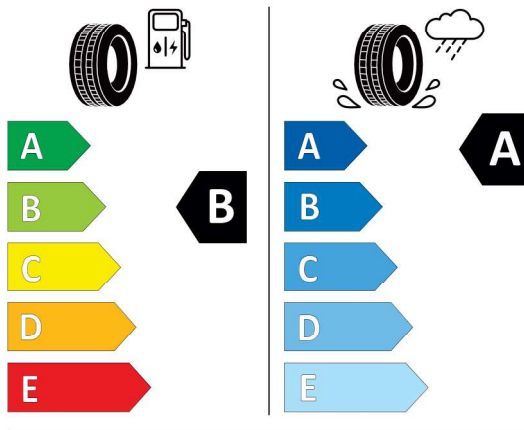

Quotation
 Quotation No. 58948
 Date 04.03.2024
 Valid until 18.03.2024

EU Energy Label for Wheels

Pirelli 1618155

PIRELLI 43306

275/35R22 104 Y XL C1

2020/740

<https://eprel.ec.europa.eu/qr/1618155>

Pirelli 1618156