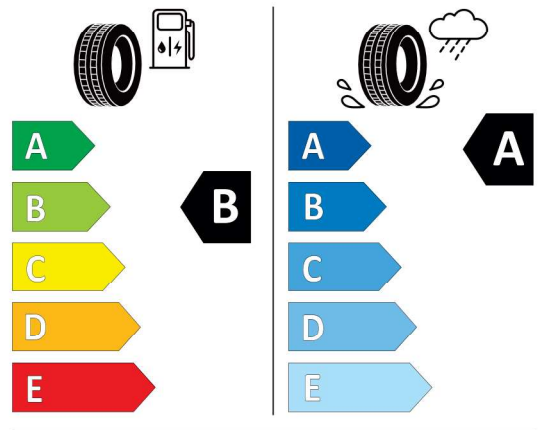

Pirelli 1618156

PIRELLI 43307

315/30R22 107 Y XL C1

2020/740

<https://eprel.ec.europa.eu/qr/1618156>