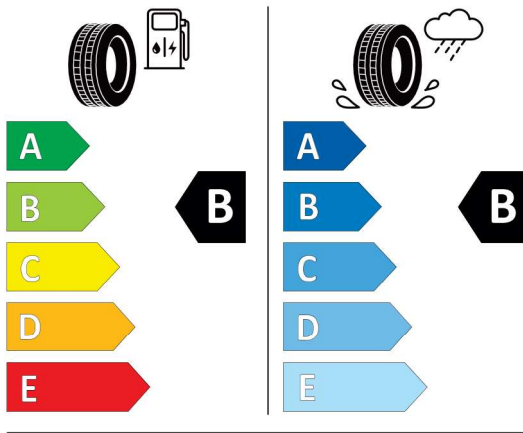

Hankook 1023867
 275/45R20 110 Y XL C1

<https://eprel.ec.europa.eu/qr/466533>

2020/740

Quotation
 Quotation No. 58814
 Date 26.02.2024
 Valid until 11.03.2024

Bridgestone 383260

BRIDGESTONE 13668
 275/45 R20 110 Y XL C1