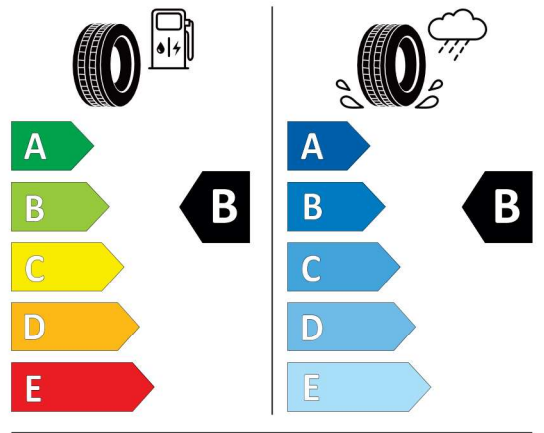

Pirelli 581089

PIRELLI 27515
305/40R20 112 Y XL C1

2020/740

<https://eprel.ec.europa.eu/qr/581089>