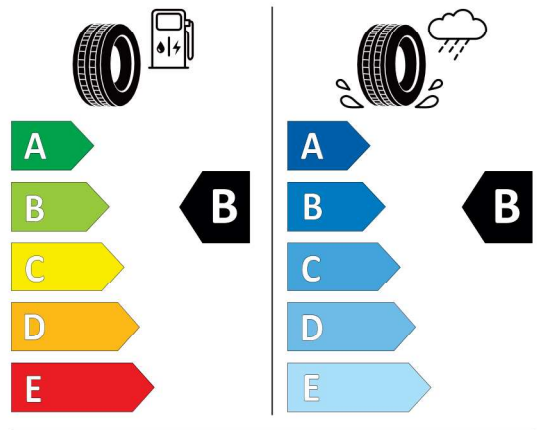

Hankook 466533

Hankook 1023867
275/45R20 110 Y XL C1

<https://eprel.ec.europa.eu/qr/466533>

2020/740