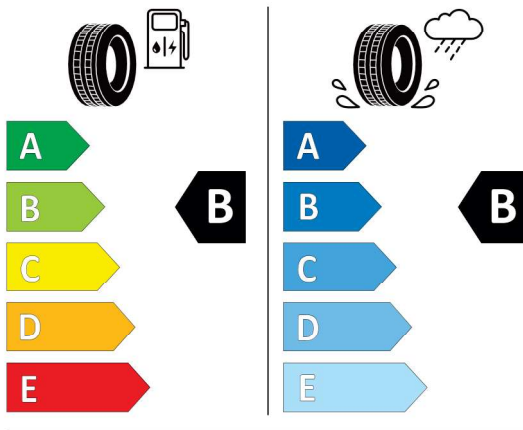

Quotation
 Quotation No. 58814
 Date 26.02.2024
 Valid until 11.03.2024

EU Energy Label for Wheels

Pirelli 581098

PIRELLI 27516
 275/45R20 110 Y XL C1

<https://eprel.ec.europa.eu/qr/581098>

2020/740

Hankook 466533