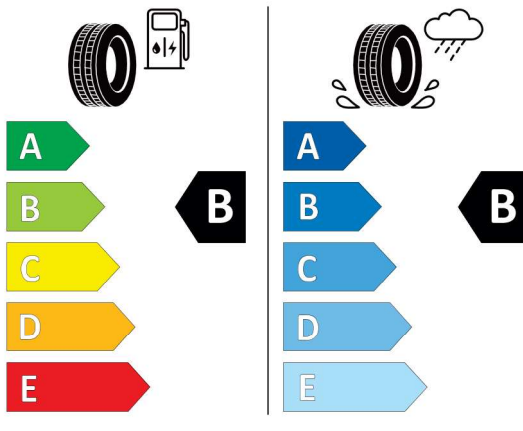

Quotation
Quotation No. 58814
Date 26.02.2024
Valid until 11.03.2024

Bridgestone 383337

BRIDGESTONE 13670
305/40 R20 112 Y XL C1

2020/740

<https://eprel.ec.europa.eu/qr/383337>