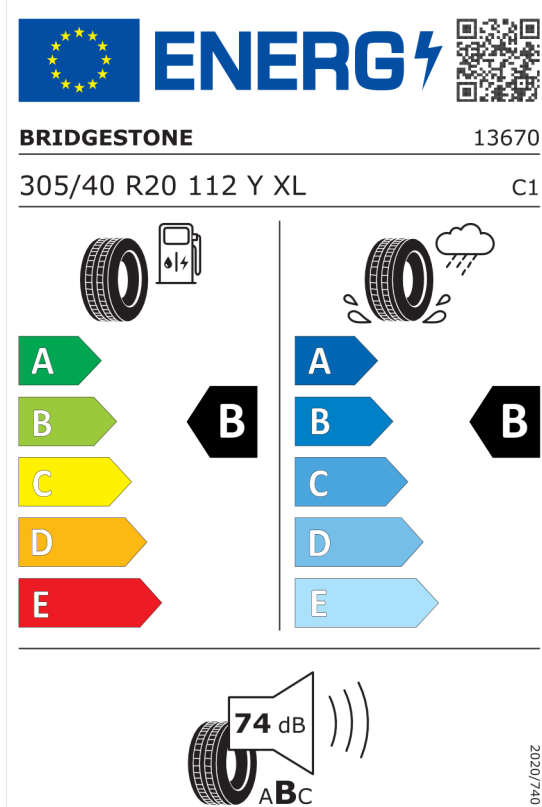

Číslo kalkulácie.
Dátum
Platnosť do

Ponuka
55657
21.02.2024
31.07.2023

Bridgestone 383337

<https://eprel.ec.europa.eu/qr/383337>