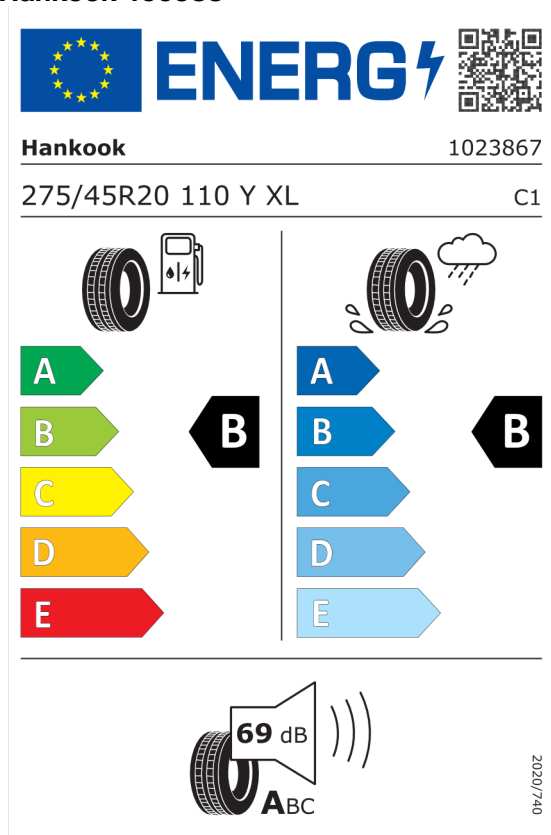

Číslo kalkulácie.
Dátum
Platnosť do

Ponuka
55657
21.02.2024
31.07.2023

EU Energetický štítok pre kolesá

Pirelli 581098

<https://eprel.ec.europa.eu/qr/581098>

Hankook 466533

<https://eprel.ec.europa.eu/qr/466533>

<https://eprel.ec.europa.eu/qr/383260>

Pirelli 581089

The image shows the energy label for the Pirelli 581089 tire. At the top left is the European Union flag, followed by the word "ENERGY" in large blue letters with a lightning bolt. To the right is a QR code. Below this, the brand name "PIRELLI" is on the left and the number "27515" is on the right. The tire specifications "305/40R20 112 Y XL" are on the left and "C1" is on the right. The label is divided into two columns. The left column shows a fuel pump icon and a vertical scale of five colored arrows (A to E) with a black arrow pointing to "B". The right column shows a tire on a wet surface with a rain cloud icon and a vertical scale of five colored arrows (A to E) with a black arrow pointing to "B". At the bottom, a speaker icon shows a sound level of "69 dB" and a scale from "A" to "C" with a black arrow pointing to "B". A vertical number "2020/740" is on the right side.