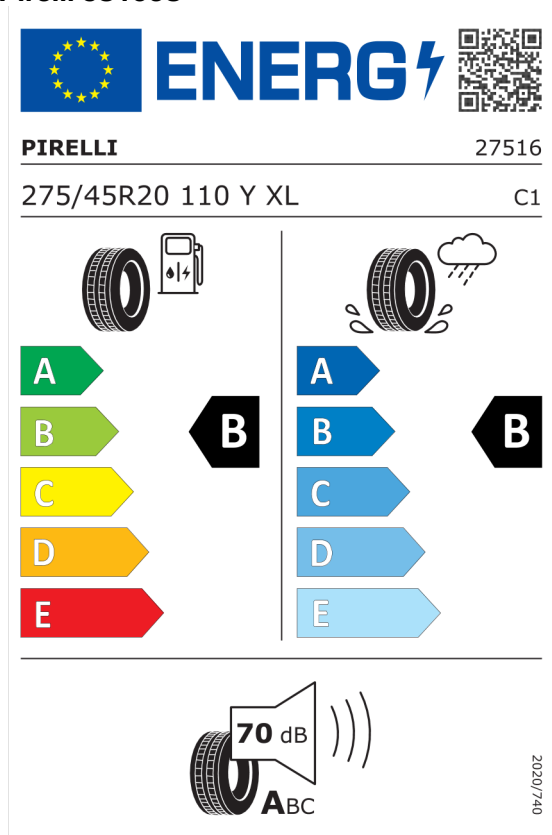

Číslo kalkulácie.
Dátum
Platnosť do

Ponuka
55657
21.02.2024
31.07.2023

EU Energetický štítok pre kolesá

Pirelli 581098

<https://eprel.ec.europa.eu/qr/581098>