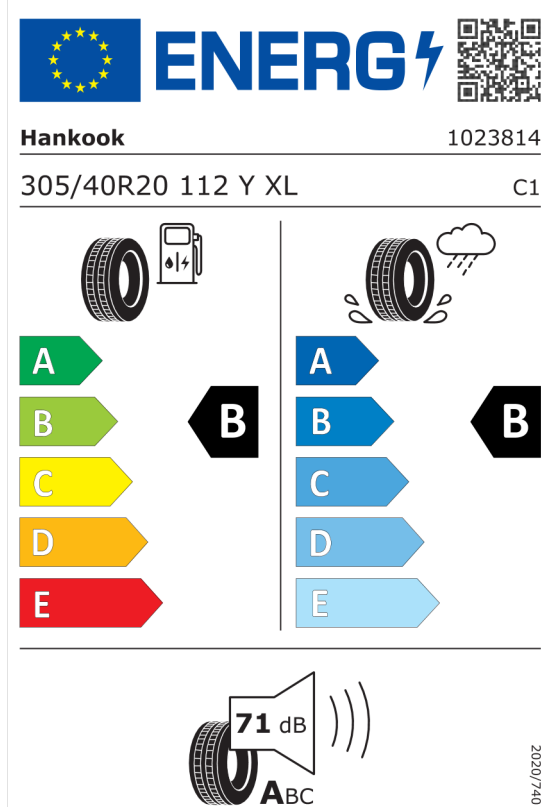

<https://eprel.ec.europa.eu/qr/383260>

Pirelli 581089

The image shows the energy label for the Pirelli 581089 tire. At the top left is the European Union flag, followed by the word "ENERGY" in large blue letters with a lightning bolt. To the right is a QR code. Below this, the brand name "PIRELLI" is on the left and the number "27515" is on the right. The tire specifications "305/40R20 112 Y XL" are on the left and "C1" is on the right. The label is divided into two columns. The left column shows a fuel pump icon and a vertical scale of five colored arrows (A to E) with a black arrow pointing to "B". The right column shows a tire on a wet surface with a rain cloud icon and a vertical scale of five colored arrows (A to E) with a black arrow pointing to "B". At the bottom, a speaker icon shows a sound level of "69 dB" and a scale from "A" to "C" with a black arrow pointing to "B". A vertical number "2020/740" is on the right side.

<https://eprel.ec.europa.eu/qr/581089>

Číslo kalkulácie.
Dátum
Platnosť do

Ponuka
55657
21.02.2024
31.07.2023

Bridgestone 383337

<https://eprel.ec.europa.eu/qr/383337>

Hankook 466536

<https://eprel.ec.europa.eu/qr/466536>