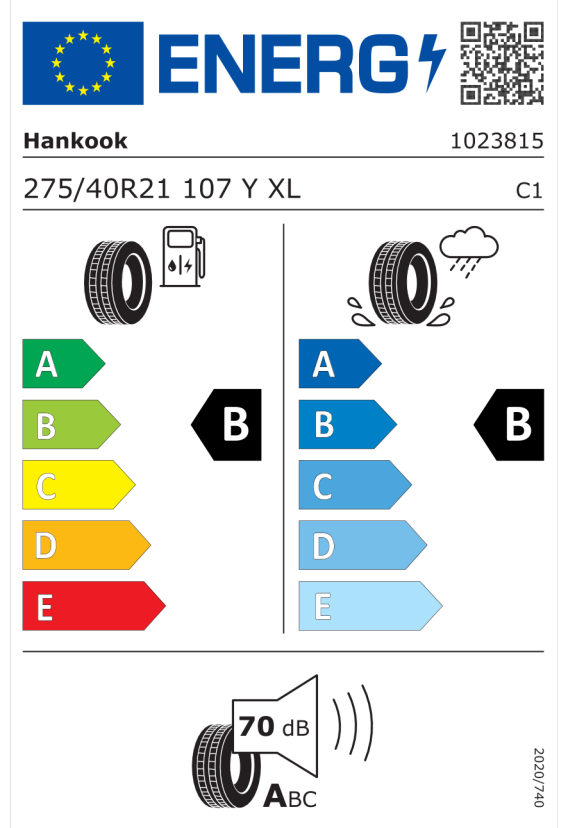

Hankook 466540

<https://eprel.ec.europa.eu/qr/466540>